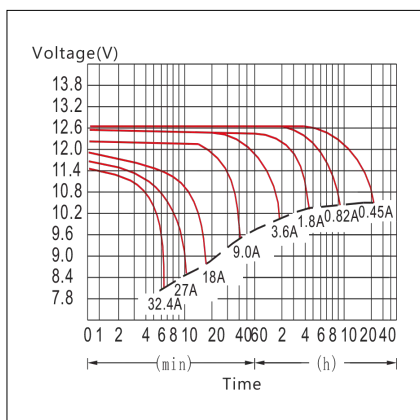

8055323213400

Codice **206001**
Modello **AP10C12**

12V 10Ah
CICLICA

Tensione	12V
Capacità	10Ah
Terminali	Faston T2
Dimensioni	150x95x66mm

8055323213417

Codice **206005**
Modello **AP14C12**

12V 14Ah
CICLICA