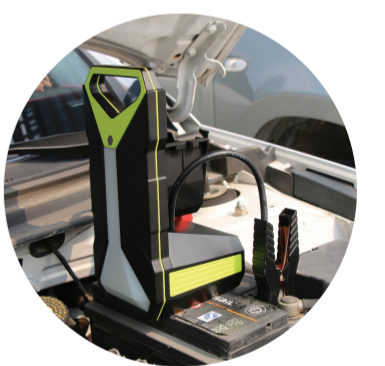

AVVIATORI D'EMERGENZA

PJ Series

800A